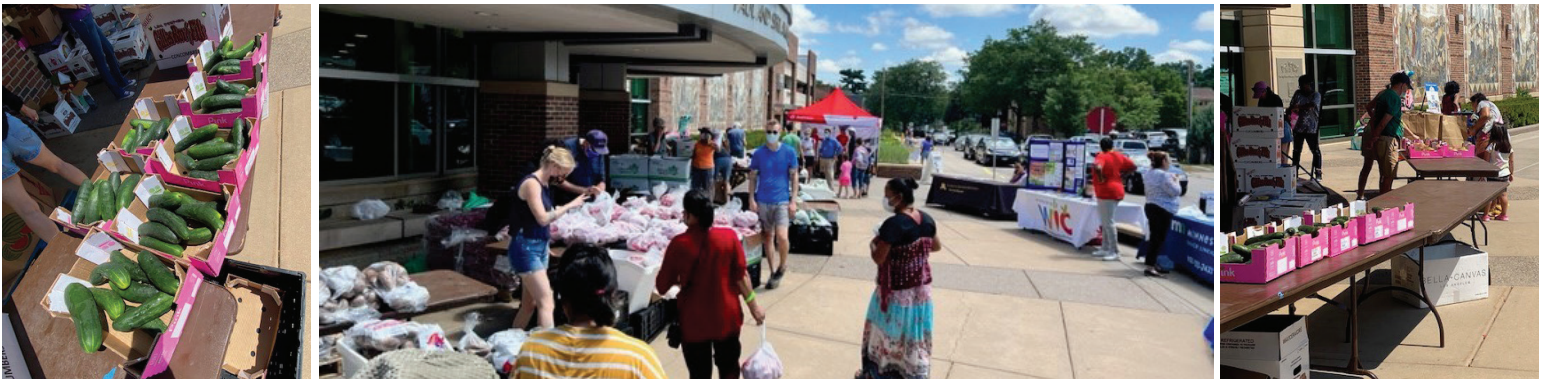

# ● Fresh Produce Distributions ●

## Come get free fruits and veggies for you and your household!

From July to October, you are welcome to come pick up a variety of free fruits and vegetables for you and your household. The distributions are held outdoors and are farmer's market style. Events are open to all. No documentation or identification is required to participate. No pre-registration is required, but please expect a brief check-in process when you arrive. We encourage you to bring your own large, reusable bags.

## Neighborhood House Food Markets