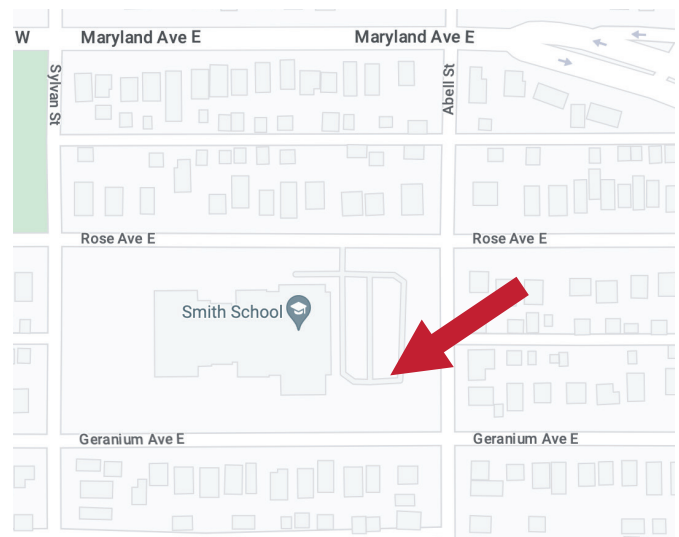

### St. Paul Music Academy

27 Geranium Ave, East  
St. Paul, MN 55117

1st Thursday in August and October

**8/3, 10/5**

**Hours: 2 – 3:30 p.m.**